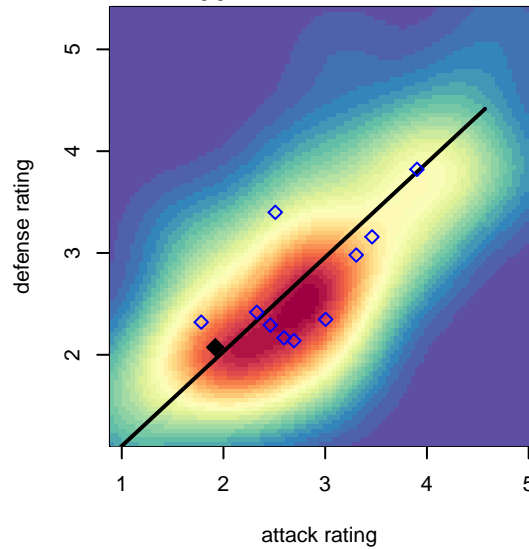

PacNW Blue G00

Pacific Northwest SC
Tukwila, WA
G00 total strength=1376
attack=6.82 defense=7.95
fall league = RCL G99 Div 3

alt names used:

Venues played:
2017 Rainier Challenge Samba U19
2017 RCL G99 Div 3
2017 PacNW Winter Classic 1999–2000 Show

**attack and defense variance (black dot)
relative to other teams
and top 10 in region**

**attack and defense rating
relative to others at age
and all opponents in last 13 months**

Performance relative to 13 month average