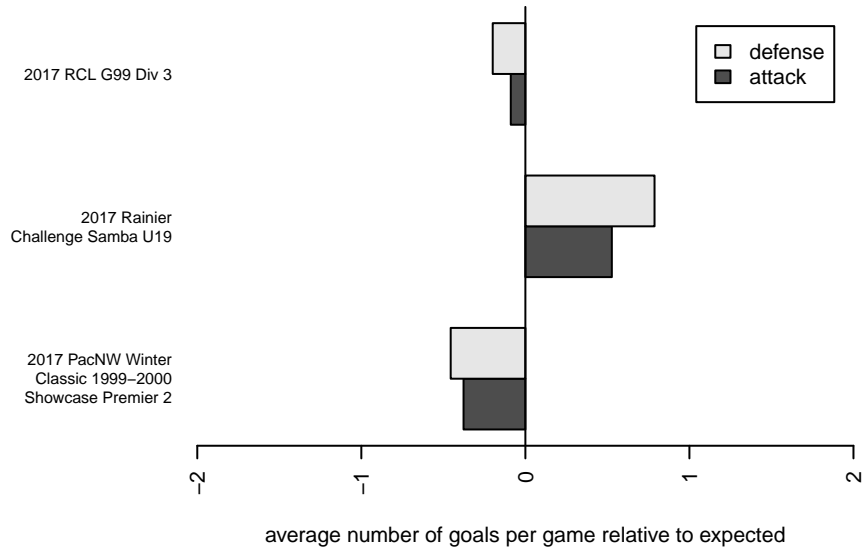

PacNW Blue G00

Pacific Northwest SC
Tukwila, WA
G00 total strength=1376
attack=6.82 defense=7.95
fall league = RCL G99 Div 3

alt names used:

Venues played:
2017 Rainier Challenge Samba U19
2017 RCL G99 Div 3
2017 PacNW Winter Classic 1999–2000 Show

**attack and defense variance (black dot)
relative to other teams
and top 10 in region**

**attack and defense rating
relative to others at age
and all opponents in last 13 months**

Performance relative to 13 month average