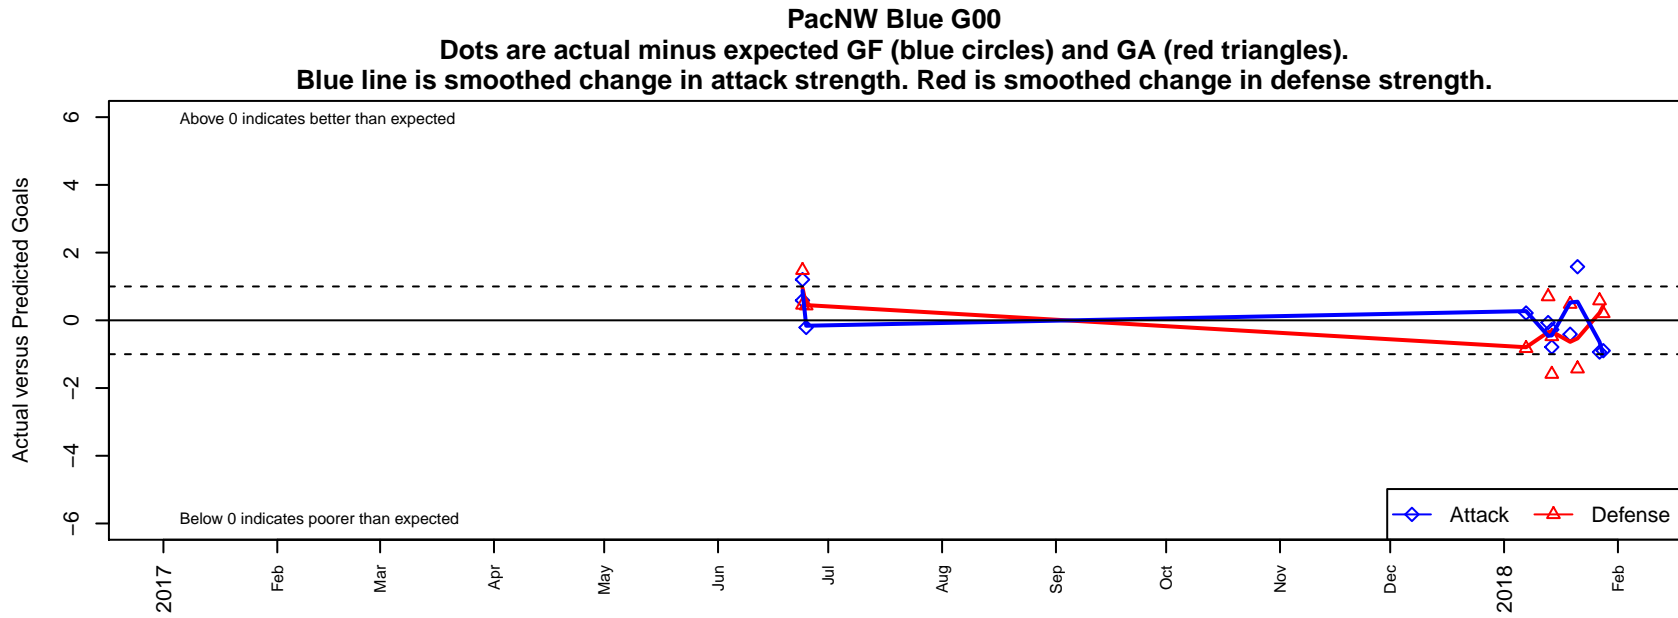

PacNW Blue G00

Pacific Northwest SC
Tukwila, WA
G00 total strength=1376
attack=6.82 defense=7.95
fall league = RCL G99 Div 3

alt names used:

Venues played:
2017 Rainier Challenge Samba U19
2017 RCL G99 Div 3
2017 PacNW Winter Classic 1999–2000 Show

**attack and defense variance (black dot)
relative to other teams
and top 10 in region**

**attack and defense rating
relative to others at age
and all opponents in last 13 months**

Performance relative to 13 month average