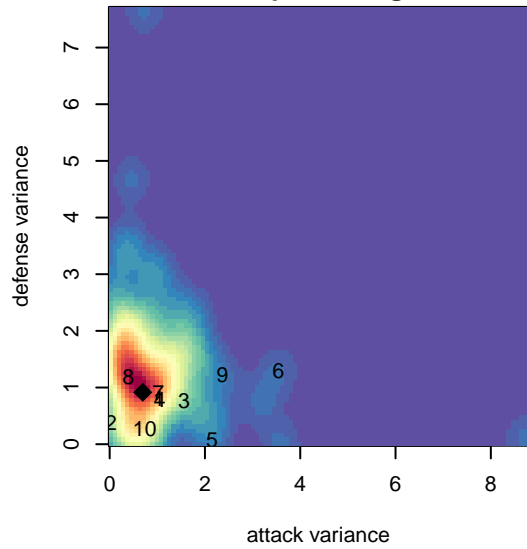

PacNW Blue G00

Pacific Northwest SC
Tukwila, WA
G00 total strength=1376
attack=6.82 defense=7.95
fall league = RCL G99 Div 3

alt names used:

Venues played:
2017 Rainier Challenge Samba U19
2017 RCL G99 Div 3
2017 PacNW Winter Classic 1999–2000 Show

**attack and defense variance (black dot)
relative to other teams
and top 10 in region**

**attack and defense rating
relative to others at age
and all opponents in last 13 months**

Performance relative to 13 month average