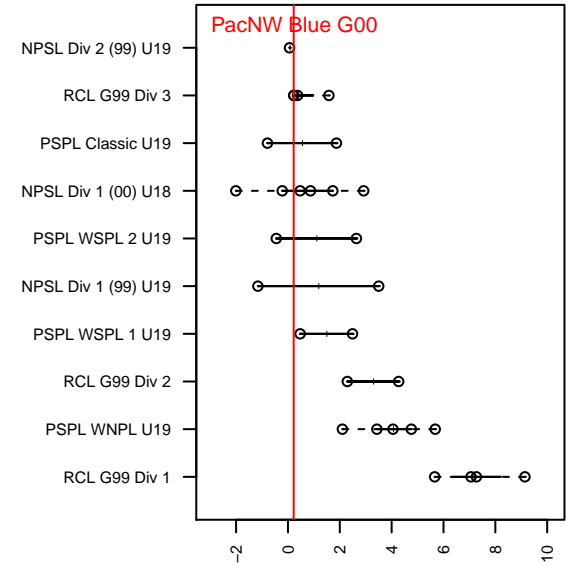

PacNW Blue G00

Pacific Northwest SC
Tukwila, WA
G00 total strength=1376
attack=6.82 defense=7.95
fall league = RCL G99 Div 3

alt names used:

Venues played:
2017 Rainier Challenge Samba U19
2017 RCL G99 Div 3
2017 PacNW Winter Classic 1999–2000 Show

**attack and defense variance (black dot)
relative to other teams
and top 10 in region**

**attack and defense rating
relative to others at age
and all opponents in last 13 months**

Performance relative to 13 month average